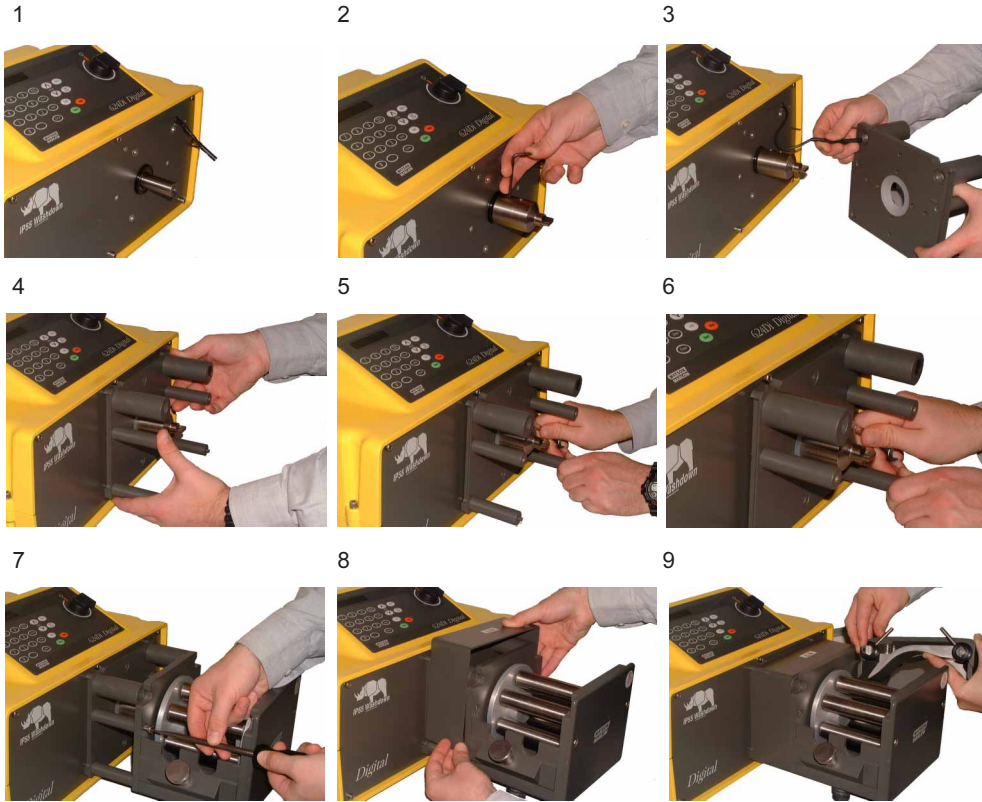

625, 625LG

625L, 625LG

“Y”

625L, 625LG

- ① MRA0141A
  MRA0290A
- ② MR2147S
- ③ MRA0276A + FN0513 x 2
- ④ BB0018
- ⑤ MRA0150A
- ⑥ MR0850S
- ⑦ MRA0144A
- ⑧ 069.4001.000
  MRA0145A, 8.0mm
  MRA0146A, 12.0mm
  MRA0147A, 16.0mm
- ⑨ MR2146T + FN0492 x 2